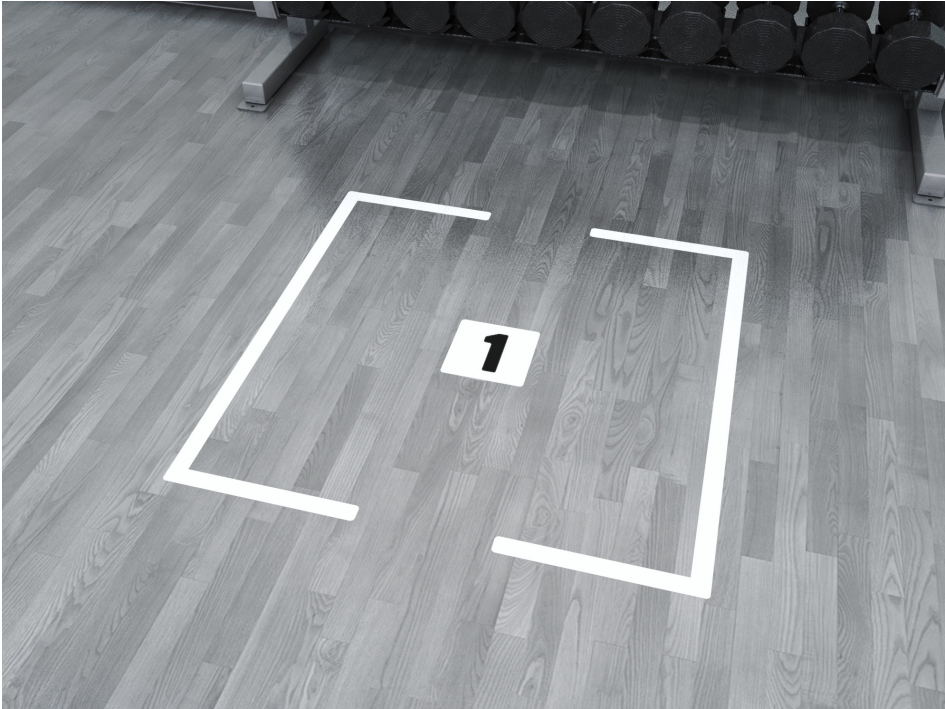

ecore™

Social Distancing and Wayfinding Floor Graphics

800.322.1923
www.ecoreintl.com

Request that guests keep their distance

Item A
Size: 24"

Item B
Size: 24"

Identify traffic flow down Aisles

Item C
Size: 12" x 24"

Item D
Size: 12"

Provide guidance on where to stand while checking in or waiting their turn

Item E
Size: 36" x 24"

Item F
Size: 24"

Item G
Size: 48" x 12"

Item H
Size: 24" x 2"

Identify safe distances for highly populated areas

Item I
Size: 36" x 36"

Item J
Size: 72" x 72"

Designate space for specific activities

Item K
Size: 72" x 72"

Item L
Size: 72" x 72"