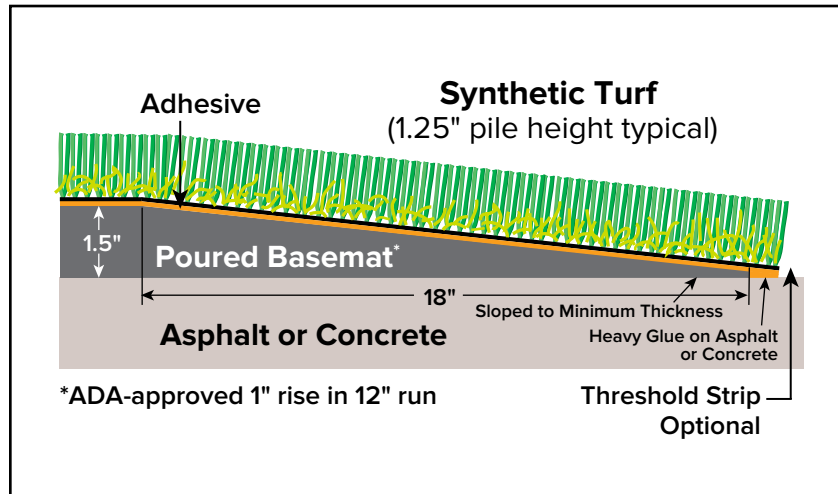

RecSport Turf Edge Detail

Abutment to Perimeter Border Edge Detail

ADA Sloped Edge at Border(s) Detail

SURFACEAMERICA®

800-999-0555 | SurfaceAmerica.com