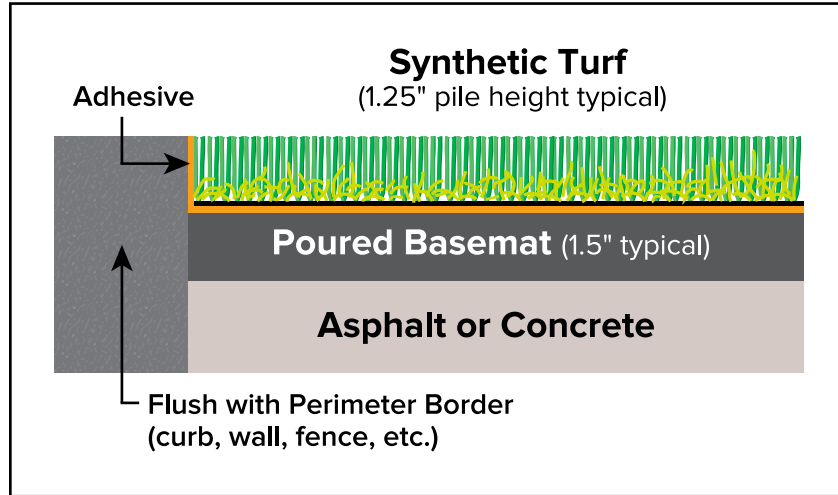

RecSport Turf Edge Detail

Abutment to Perimeter Border Edge Detail

ADA Sloped Edge at Border(s) Detail

SURFACEAMERICA®

800-999-0555 | SurfaceAmerica.com