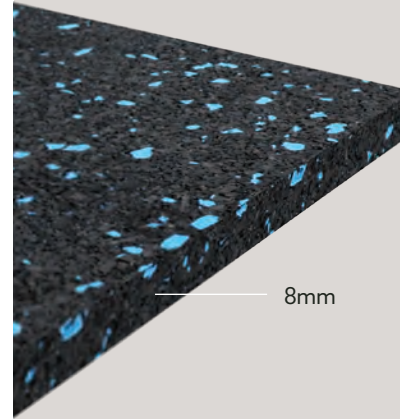

GRIPPIN GRAY 10

EL02

DARK GRAY

EL502

BUFF BLUE / GRAY 10

EL04

MOCHA LATTE 2

EL43A

RIPPIN RED 10

EL05

Rolls & Tiles

Rolls and Tiles are the “original” composition rubber fitness floor. This durable surface sets the standard for performance, quality, and affordability.

8mm

Force Reduction
10.4%

Energy Restitution
71.9%

Rolls

8mm x 48" (1.22m)
6mm x 48" (1.22m)
9mm x 48" (1.22m)

Interlocking Tiles

8mm x 23" x 23" (58cm)

All colors may not be available in all formats; refer to website for additional color and format options. Actual samples and final product may vary from color swatches shown. For additional information, visit ecoreathletic.com.