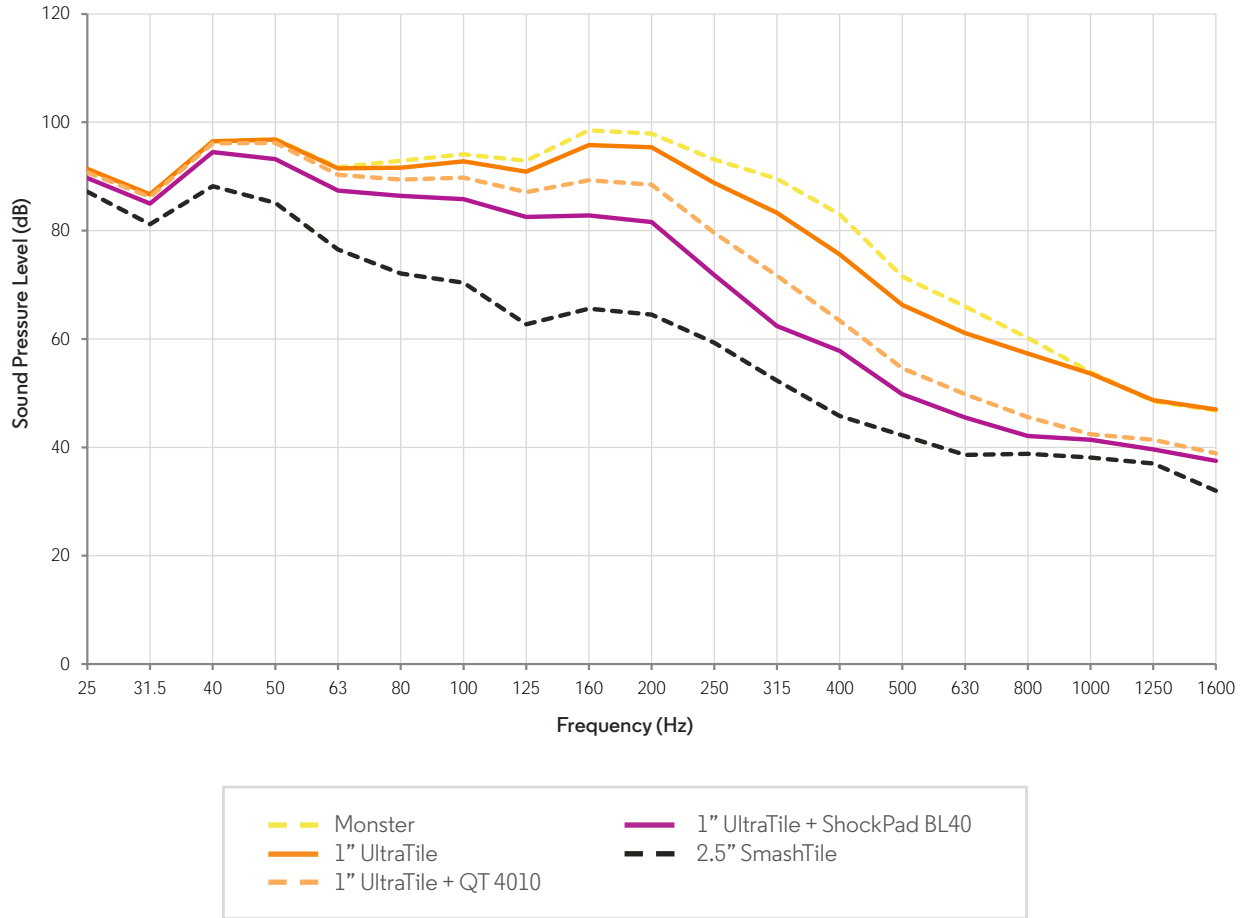

Ecore Athletic

Acoustical Data Sheet: Heavy Impact Testing

Ecore Athletic is proud to offer heavy impact testing for some of its best-selling surfaces. Whether you're working out in a hotel on a business trip or trying to concentrate on a yoga pose at your local gym, no one wants to hear unwanted noises. The Ecore Athletic surfaces presented here isolate impacts, making spaces quieter.

SOUND LEVELS

Sound Data

Vibration Data